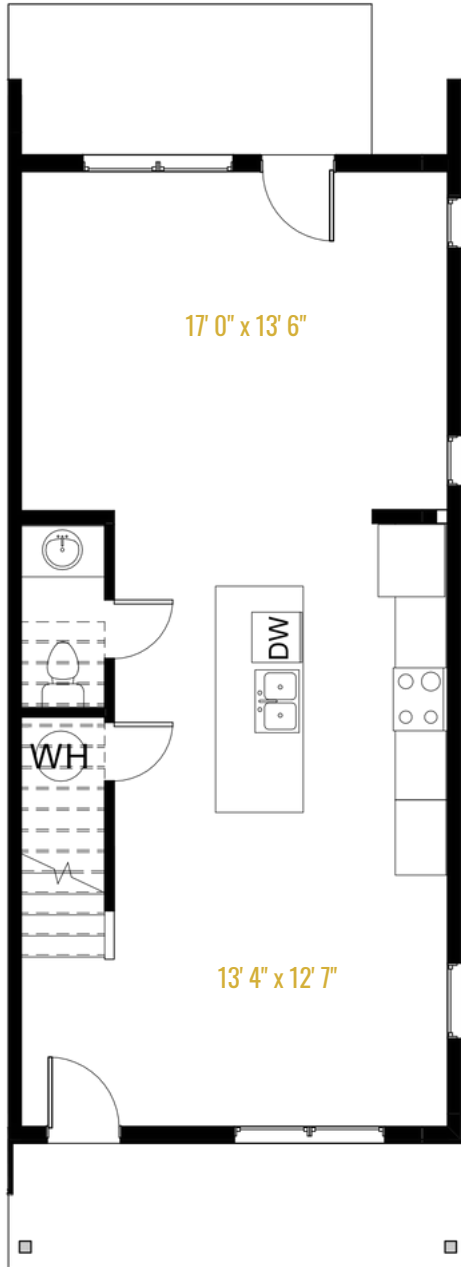

Selection Package

Bedrooms

Full Baths

Half Baths

Square Footage

A.2

2

2

1

1453

First Floor