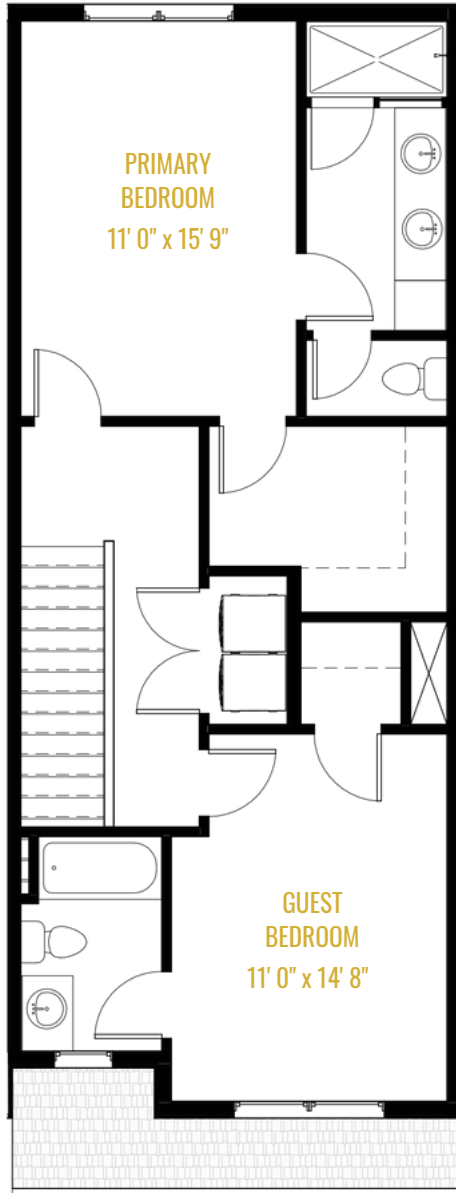

Second Floor