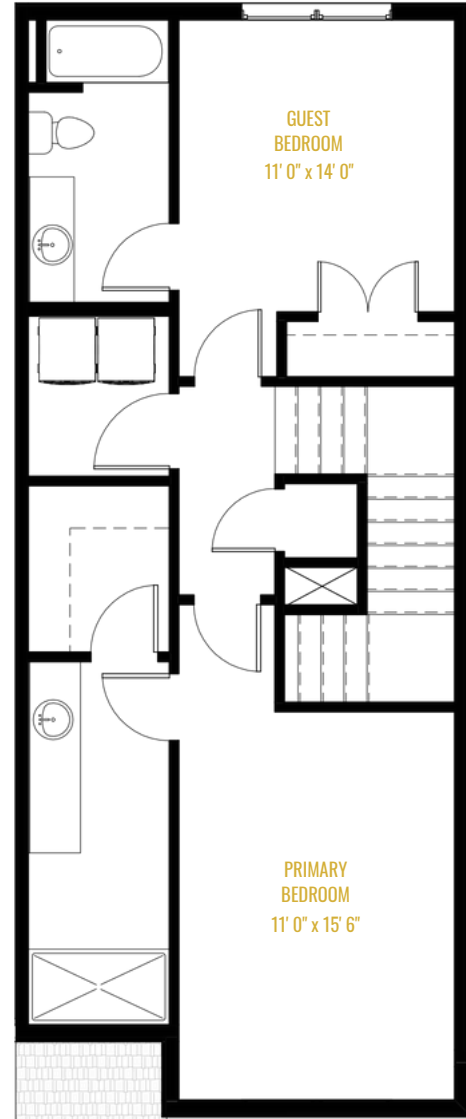

Second Floor