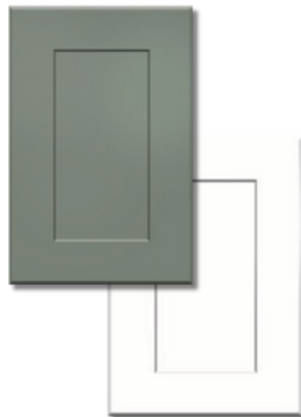

CABINETS

Timberland - Signature Series

Base
Color: Retreat Green

Uppers
Color: White

HARDWARE