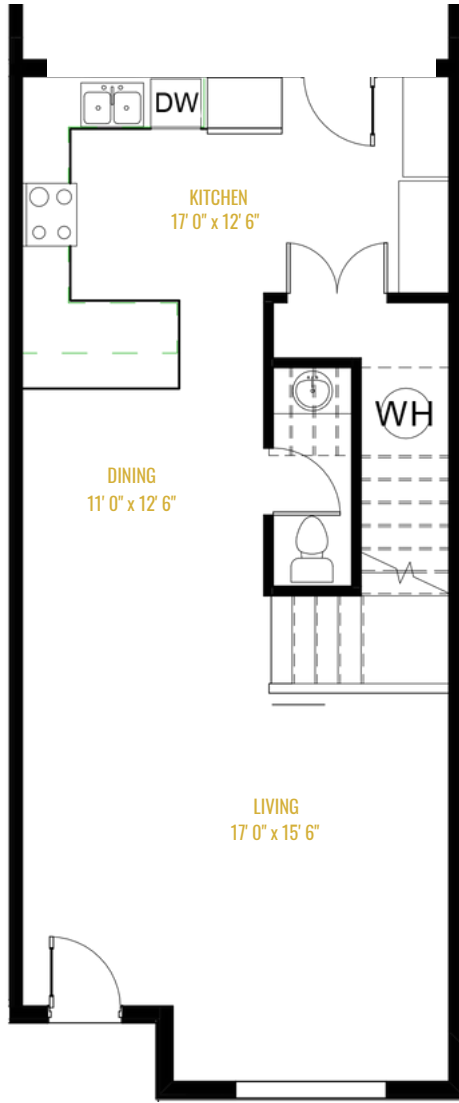

Selection Package	Bedrooms	Full Baths	Half Baths	Square Footage
B.2	2	2	1	1418

SOUTHSIDE
at WHITSETT

ESTD 2024

First Floor