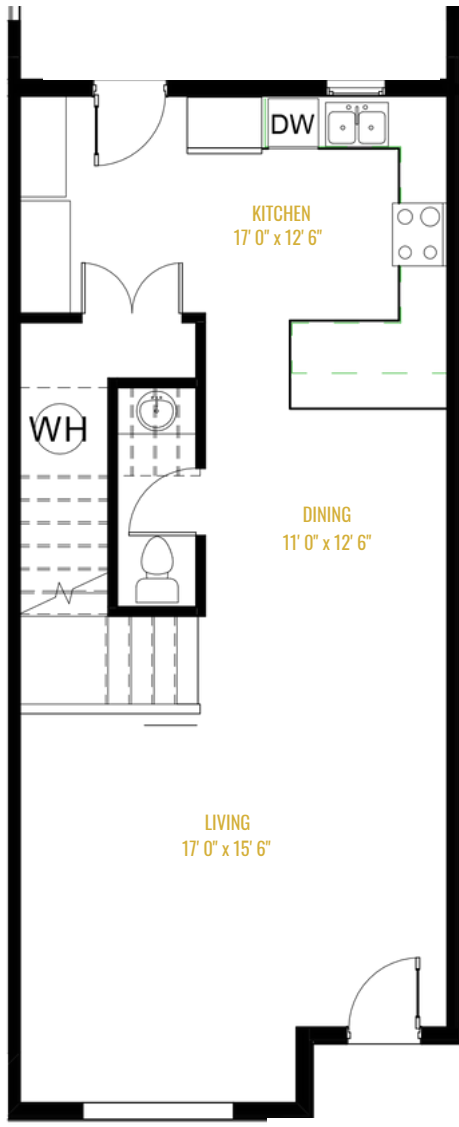

Selection Package	Bedrooms	Full Baths	Half Baths	Square Footage
B.1	2	2	1	1418

SOUTHSIDE
at WHITSETT

ESTD 2024

First Floor