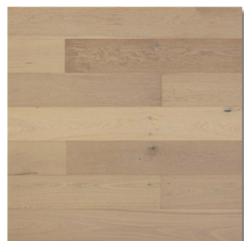

FLOORING

Flooring
Wide Plank
Oak

*Hardware note: Some units may have both style drawer pulls, the Alvar and Lyon Collection

Unit # 2, 6, 9, 11, 19, 21, 25, 29