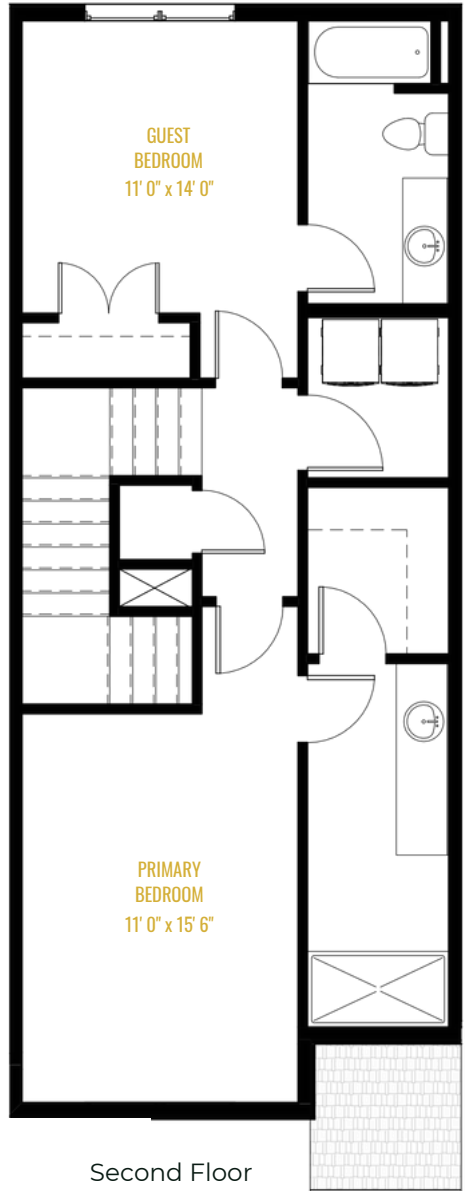

Second Floor